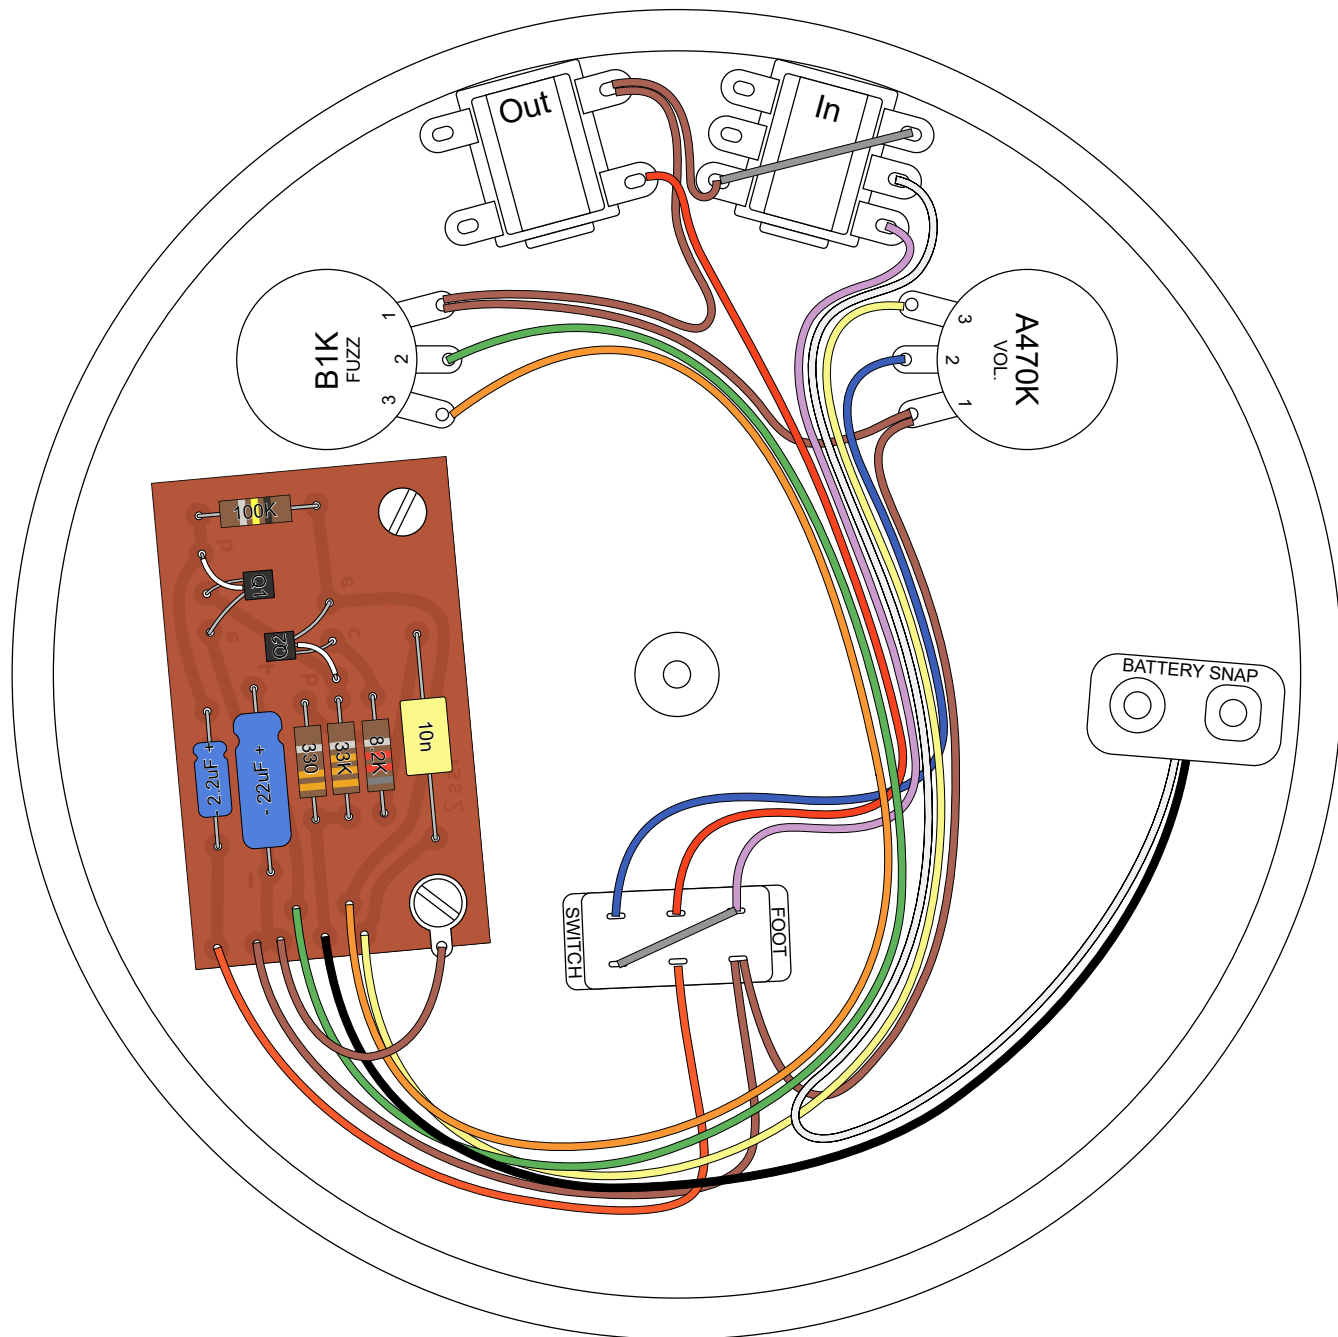

ISS. 2 FUZZ WIRING DIAGRAM

BC183KA Style Premium Build

Note: The battery wiring has been updated to use a TRS jack but otherwise all wiring matches vintage units. Check the pinout of your chosen transistors before soldering. Premium style parts kits are available at www.amplifiedparts.com.