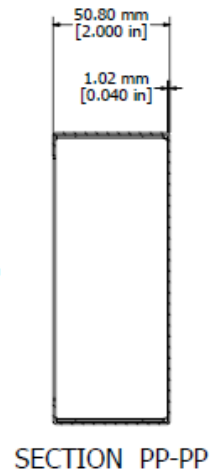

1434-18 - VIEW FROM TOP (SOLD SEPERATELY)

1444-18 - VIEW FROM TOP (SOLD SEPERATELY)

<b>MATERIAL- 0.040" UNPAINTED ALUMINUM - ALL PARTS SOLD SEPERATELY</b>
- CHASIS - 1444-18
- COVER - 1434-18
- 6 SCREWS (6-32 x 1/4 SHEET METAL SCREWS) - 1421J6