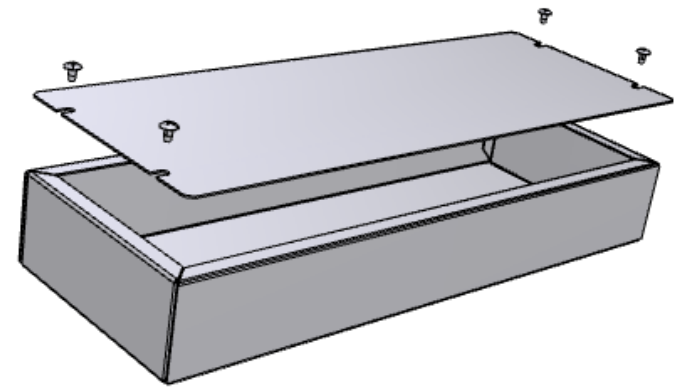

1434-18 - VIEW FROM TOP (SOLD SEPERATELY)

1444-18 - VIEW FROM TOP (SOLD SEPERATELY)

<b>MATERIAL- 0.040" UNPAINTED ALUMINUM - ALL PARTS SOLD SEPERATELY</b>
- CHASIS - 1444-18
- COVER - 1434-18
- 6 SCREWS (6-32 x 1/4 SHEET METAL SCREWS) - 1421J6