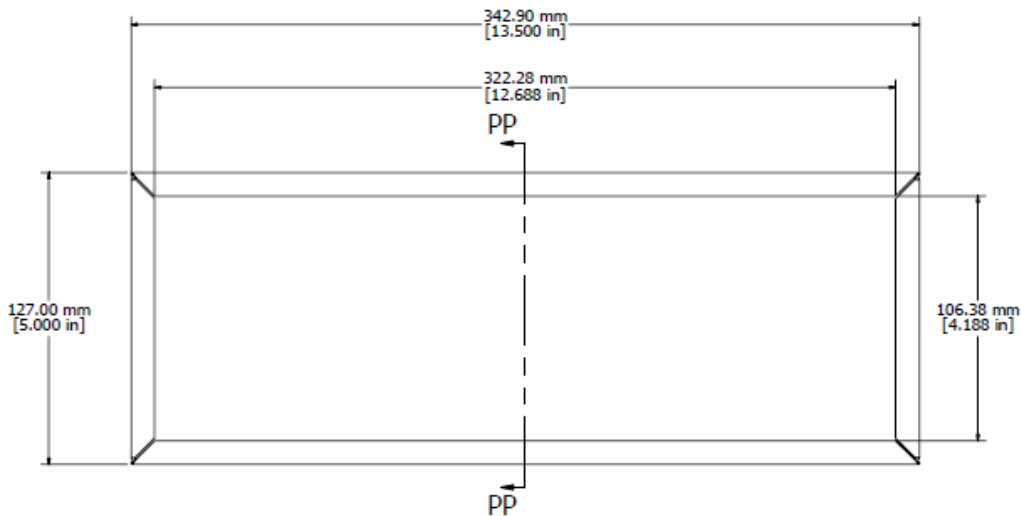

1434-18 - VIEW FROM TOP (SOLD SEPERATELY)

1444-18 - VIEW FROM TOP (SOLD SEPERATELY)

<b>MATERIAL- 0.040" UNPAINTED ALUMINUM - ALL PARTS SOLD SEPERATELY</b>
- CHASIS - 1444-18
- COVER - 1434-18
- 6 SCREWS (6-32 x 1/4 SHEET METAL SCREWS) - 1421J6