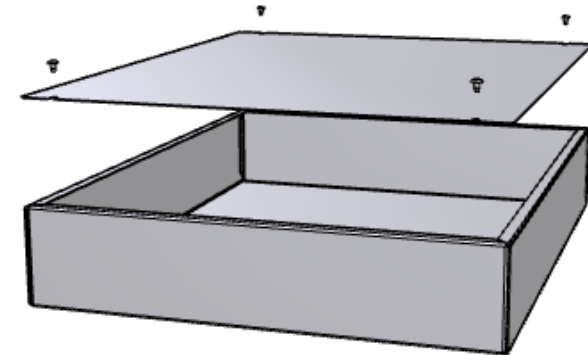

1431-38 OR 1431-38BK3 - VIEW FROM TOP (SOLD SEPERATELY)

1441-38 OR 1441-38BK3 - VIEW FROM TOP (SOLD SEPERATELY)

SECTION PP-PP

- CHASIS - 0.048" 18 GAUGE STEEL - ASA 61 GREY - 1441-38
- COVER - 0.038" 20 GAUGE STEEL - ASA 61 GREY - 1431-38
- CHASIS - 0.048" 18 GAUGE STEEL - BLACK - 1441-38BK3
- COVER - 0.038" 20 GAUGE STEEL - BLACK - 1431-38BK3
- SCREWS (6-32 x 1/4 SHEET METAL SCREWS) (SOLD SEPERATELY) - 1421J8