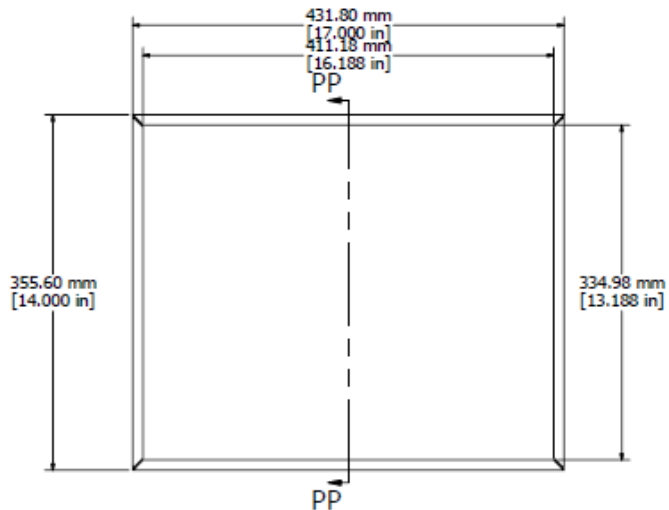

1431-38 OR 1431-38BK3 - VIEW FROM TOP (SOLD SEPERATELY)

1441-38 OR 1441-38BK3 - VIEW FROM TOP (SOLD SEPERATELY)

SECTION PP-PP

- CHASIS - 0.048" 18 GAUGE STEEL - ASA 61 GREY - 1441-38
- COVER - 0.038" 20 GAUGE STEEL - ASA 61 GREY - 1431-38
- CHASIS - 0.048" 18 GAUGE STEEL - BLACK - 1441-38BK3
- COVER - 0.038" 20 GAUGE STEEL - BLACK - 1431-38BK3
- SCREWS (6-32 x 1/4 SHEET METAL SCREWS) (SOLD SEPERATELY) - 1421J8