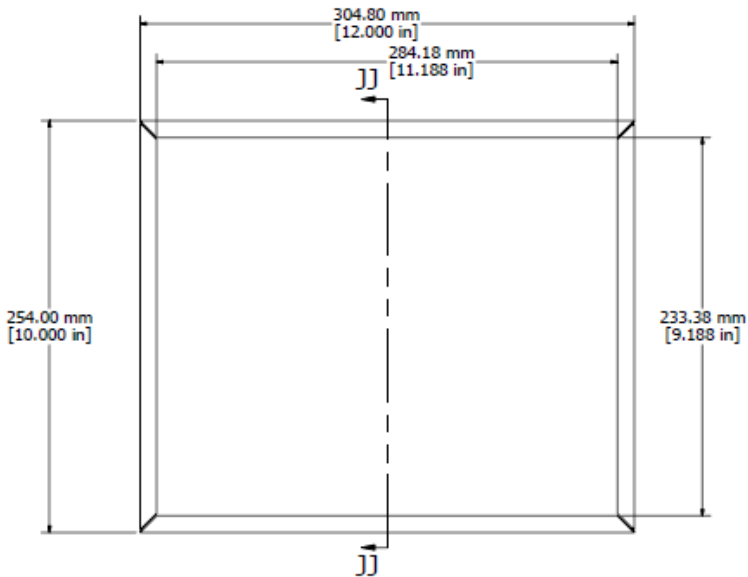

1431-29 OR 1431-29BK3 - VIEW FROM TOP (SOLD SEPERATELY)

1441-29 OR 1441-29BK3 - VIEW FROM TOP (SOLD SEPERATELY)

SECTION JJ-JJ

- CHASIS - 0.036" 20 GAUGE STEEL - ASA 61 GREY - 1441-29
- COVER - 0.036" 20 GAUGE STEEL - ASA 61 GREY - 1431-29
- CHASIS - 0.036" 20 GAUGE STEEL - BLACK - 1441-29BK3
- COVER - 0.036" 20 GAUGE STEEL - BLACK - 1431-29BK3
- SCREWS (6-32 x 1/4 SHEET METAL SCREWS) (SOLD SEPERATELY) - 1421J6