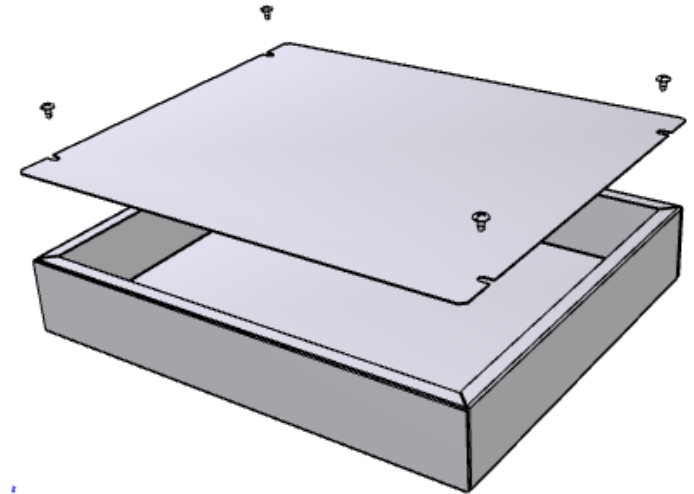

1431-29 OR 1431-29BK3 - VIEW FROM TOP (SOLD SEPERATELY)

1441-29 OR 1441-29BK3 - VIEW FROM TOP (SOLD SEPERATELY)

SECTION JJ-JJ

- CHASIS - 0.036" 20 GAUGE STEEL - ASA 61 GREY - 1441-29
- COVER - 0.036" 20 GAUGE STEEL - ASA 61 GREY - 1431-29
- CHASIS - 0.036" 20 GAUGE STEEL - BLACK - 1441-29BK3
- COVER - 0.036" 20 GAUGE STEEL - BLACK - 1431-29BK3
- SCREWS (6-32 x 1/4 SHEET METAL SCREWS) (SOLD SEPERATELY) - 1421J6