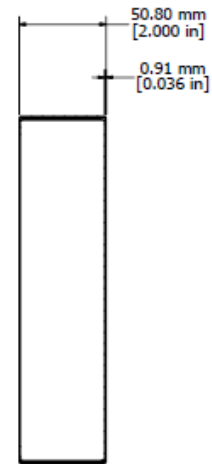

1431-26 OR 1431-26BK3 - VIEW FROM TOP (SOLD SEPERATELY)

1441-26 OR 1441-26BK3 - VIEW FROM TOP (SOLD SEPERATELY)

SECTION GG-GG

- CHASIS - 0.036" 20 GAUGE STEEL - ASA 61 GREY - 1441-26
- COVER - 0.036" 20 GAUGE STEEL - ASA 61 GREY - 1431-26
- CHASIS - 0.036" 20 GAUGE STEEL - BLACK - 1441-26BK3
- COVER - 0.036" 20 GAUGE STEEL - BLACK - 1431-26BK3
- SCREWS (6-32 x 1/4 SHEET METAL SCREWS) (SOLD SEPERATELY) - 1421J6