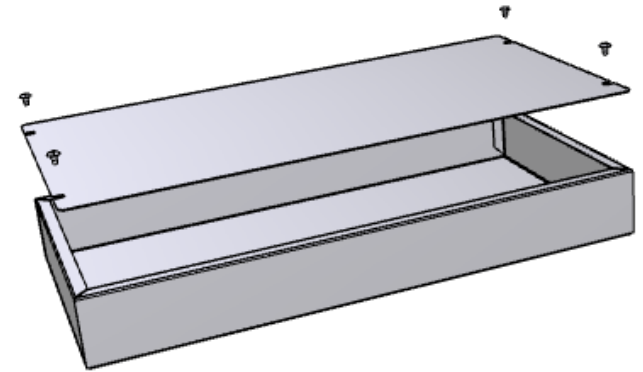

1431-26 OR 1431-26BK3 - VIEW FROM TOP (SOLD SEPERATELY)

1441-26 OR 1441-26BK3 - VIEW FROM TOP (SOLD SEPERATELY)

SECTION GG-GG

- CHASIS - 0.036" 20 GAUGE STEEL - ASA 61 GREY - 1441-26
- COVER - 0.036" 20 GAUGE STEEL - ASA 61 GREY - 1431-26
- CHASIS - 0.036" 20 GAUGE STEEL - BLACK - 1441-26BK3
- COVER - 0.036" 20 GAUGE STEEL - BLACK - 1431-26BK3
- SCREWS (6-32 x 1/4 SHEET METAL SCREWS) (SOLD SEPERATELY) - 1421J6