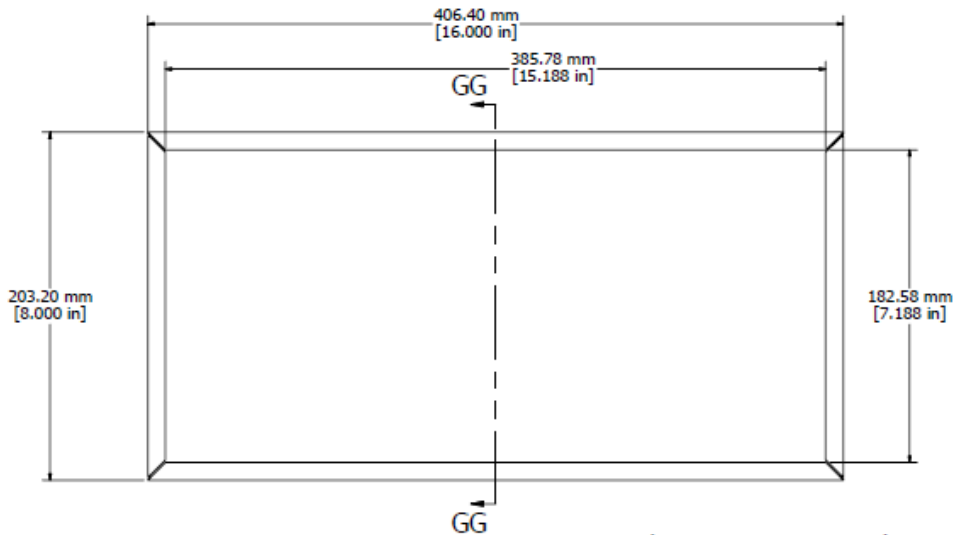

1431-26 OR 1431-26BK3 - VIEW FROM TOP (SOLD SEPERATELY)

1441-26 OR 1441-26BK3 - VIEW FROM TOP (SOLD SEPERATELY)

SECTION GG-GG

- CHASIS - 0.036" 20 GAUGE STEEL - ASA 61 GREY - 1441-26
- COVER - 0.036" 20 GAUGE STEEL - ASA 61 GREY - 1431-26
- CHASIS - 0.036" 20 GAUGE STEEL - BLACK - 1441-26BK3
- COVER - 0.036" 20 GAUGE STEEL - BLACK - 1431-26BK3
- SCREWS (6-32 x 1/4 SHEET METAL SCREWS) (SOLD SEPERATELY) - 1421J6