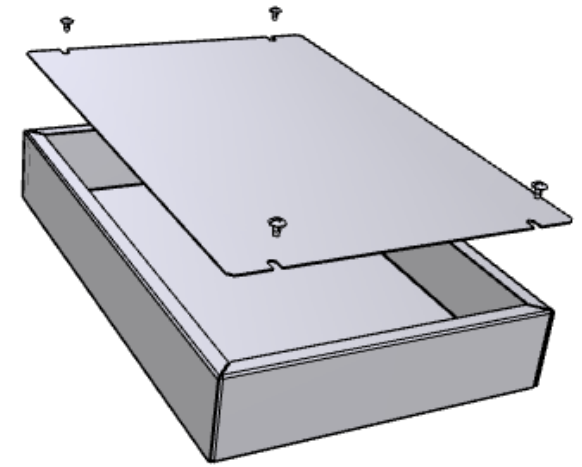

1431-22 OR 1431-22BK3 - VIEW FROM TOP (SOLD SEPERATELY)

1441-22 OR 1441-22BK3 - VIEW FROM TOP (SOLD SEPERATELY)

SECTION EE-EE

- CHASIS - 0.036" 20 GAUGE STEEL - ASA 61 GREY - 1441-22
- COVER - 0.036" 20 GAUGE STEEL - ASA 61 GREY - 1431-22
- CHASIS - 0.036" 20 GAUGE STEEL - BLACK - 1441-22BK3
- COVER - 0.036" 20 GAUGE STEEL - BLACK - 1431-22BK3
- SCREWS (8-32 x 1/4 SHEET METAL SCREWS) (SOLD SEPERATELY) - 1421J8