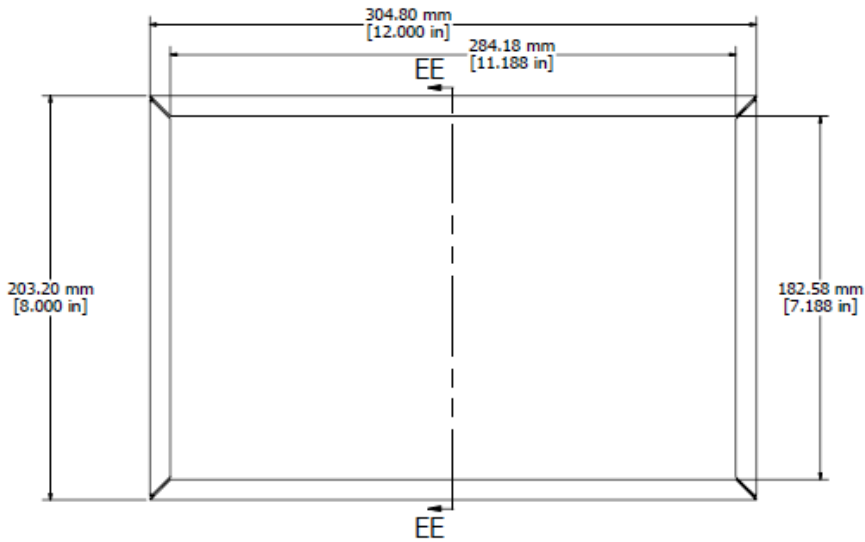

1431-22 OR 1431-22BK3 - VIEW FROM TOP (SOLD SEPERATELY)

1441-22 OR 1441-22BK3 - VIEW FROM TOP (SOLD SEPERATELY)

SECTION EE-EE

- CHASIS - 0.036" 20 GAUGE STEEL - ASA 61 GREY - 1441-22
- COVER - 0.036" 20 GAUGE STEEL - ASA 61 GREY - 1431-22
- CHASIS - 0.036" 20 GAUGE STEEL - BLACK - 1441-22BK3
- COVER - 0.036" 20 GAUGE STEEL - BLACK - 1431-22BK3
- SCREWS (8-32 x 1/4 SHEET METAL SCREWS) (SOLD SEPERATELY) - 1421J8