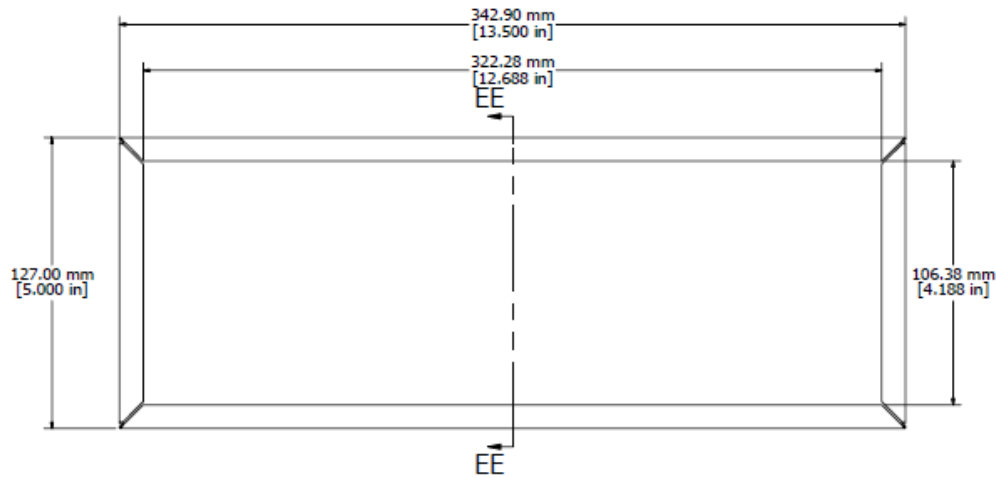

1431-18 OR 1431-18BK3 - VIEW FROM TOP (SOLD SEPERATELY)

1441-18 OR 1441-18BK3 - VIEW FROM TOP (SOLD SEPERATELY)

SECTION EE-EE

- CHASIS - 0.036" 20 GAUGE STEEL - ASA 61 GREY - 1441-18
- COVER - 0.036" 20 GAUGE STEEL - ASA 61 GREY - 1431-18
- CHASIS - 0.036" 20 GAUGE STEEL - BLACK - 1441-18BK3
- COVER - 0.036" 20 GAUGE STEEL - BLACK - 1431-18BK3