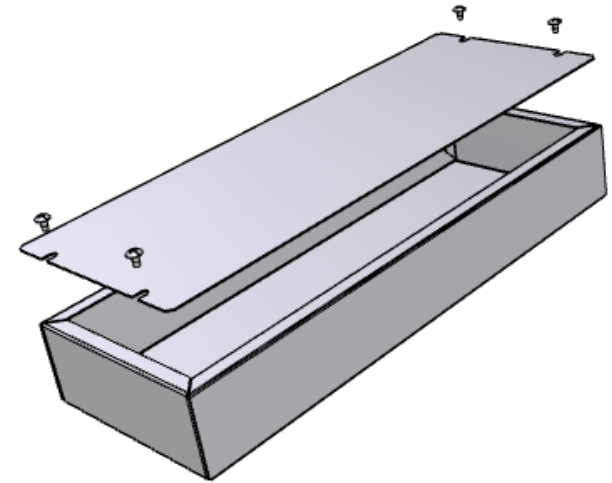

1431-18 OR 1431-18BK3 - VIEW FROM TOP (SOLD SEPERATELY)

1441-18 OR 1441-18BK3 - VIEW FROM TOP (SOLD SEPERATELY)

SECTION EE-EE

- CHASIS - 0.036" 20 GAUGE STEEL - ASA 61 GREY - 1441-18
- COVER - 0.036" 20 GAUGE STEEL - ASA 61 GREY - 1431-18
- CHASIS - 0.036" 20 GAUGE STEEL - BLACK - 1441-18BK3
- COVER - 0.036" 20 GAUGE STEEL - BLACK - 1431-18BK3