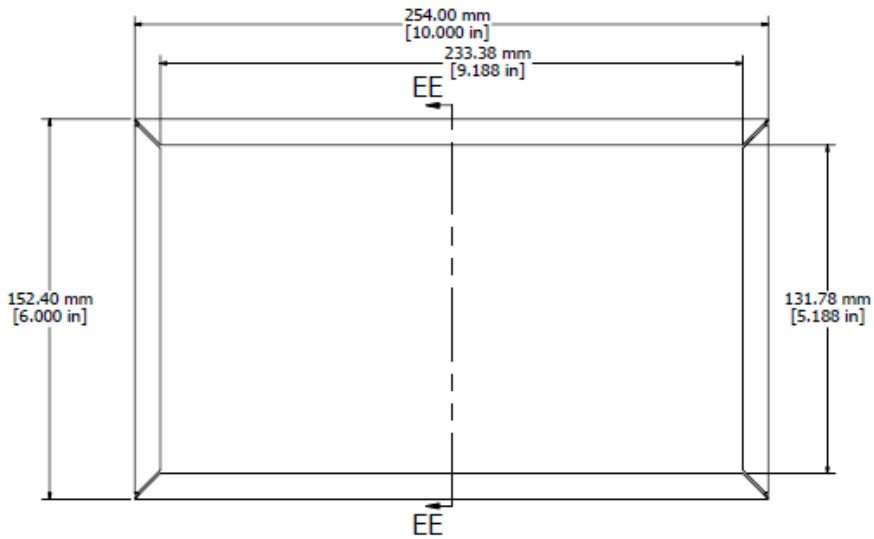

1431-16 OR 1431-16BK3 - VIEW FROM TOP (SOLD SEPERATELY)

1441-16 OR 1441-16BK3 - VIEW FROM TOP (SOLD SEPERATELY)

SECTION EE-EE

- CHASIS - 0.038" 20 GAUGE STEEL - ASA 61 GREY - 1441-16
- COVER - 0.038" 20 GAUGE STEEL - ASA 61 GREY - 1431-16
- CHASIS - 0.038" 20 GAUGE STEEL - BLACK - 1441-16BK3
- COVER - 0.038" 20 GAUGE STEEL - BLACK - 1431-16BK3